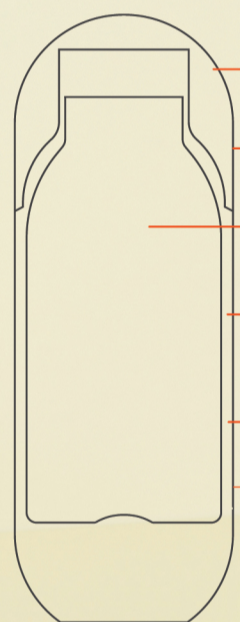

asobu®

Leak-proof Screw-top Lid
Couvercle Vissable Anti-fuites

Removable Cup
Tasse Amovible

Ceramic Coated Interior
Intérieur Recouvert De Céramique

Double Walled Stainless Steel
Acier Inoxydable À Double Paroi

Vacuum Insulated
Isolé Sous Vide

Easy-grip Texture
Texture Facile À Saisir

“What is Puramic™?”

Asobu's Line of Puramic™ items eliminates any metal taste from your beverage with zero flavor transfer from our ceramic lined coating

“Qu'est-ce que la gamme Puramic™?”

La gamme d'articles Puramic d'Asobu élimine tout goût de métal dans votre boisson, sans transfert de saveur grâce à notre revêtement en céramique.

asobu®

CAPSULE WATER BOTTLE

STAINLESS STEEL BOTTLE WITH LID CUP.

Bouteille isotherme étanche avec gobelet attaché.

14 OZ / 420 ML